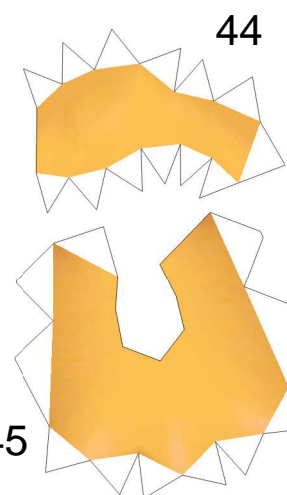

41

40

39

38

37

36