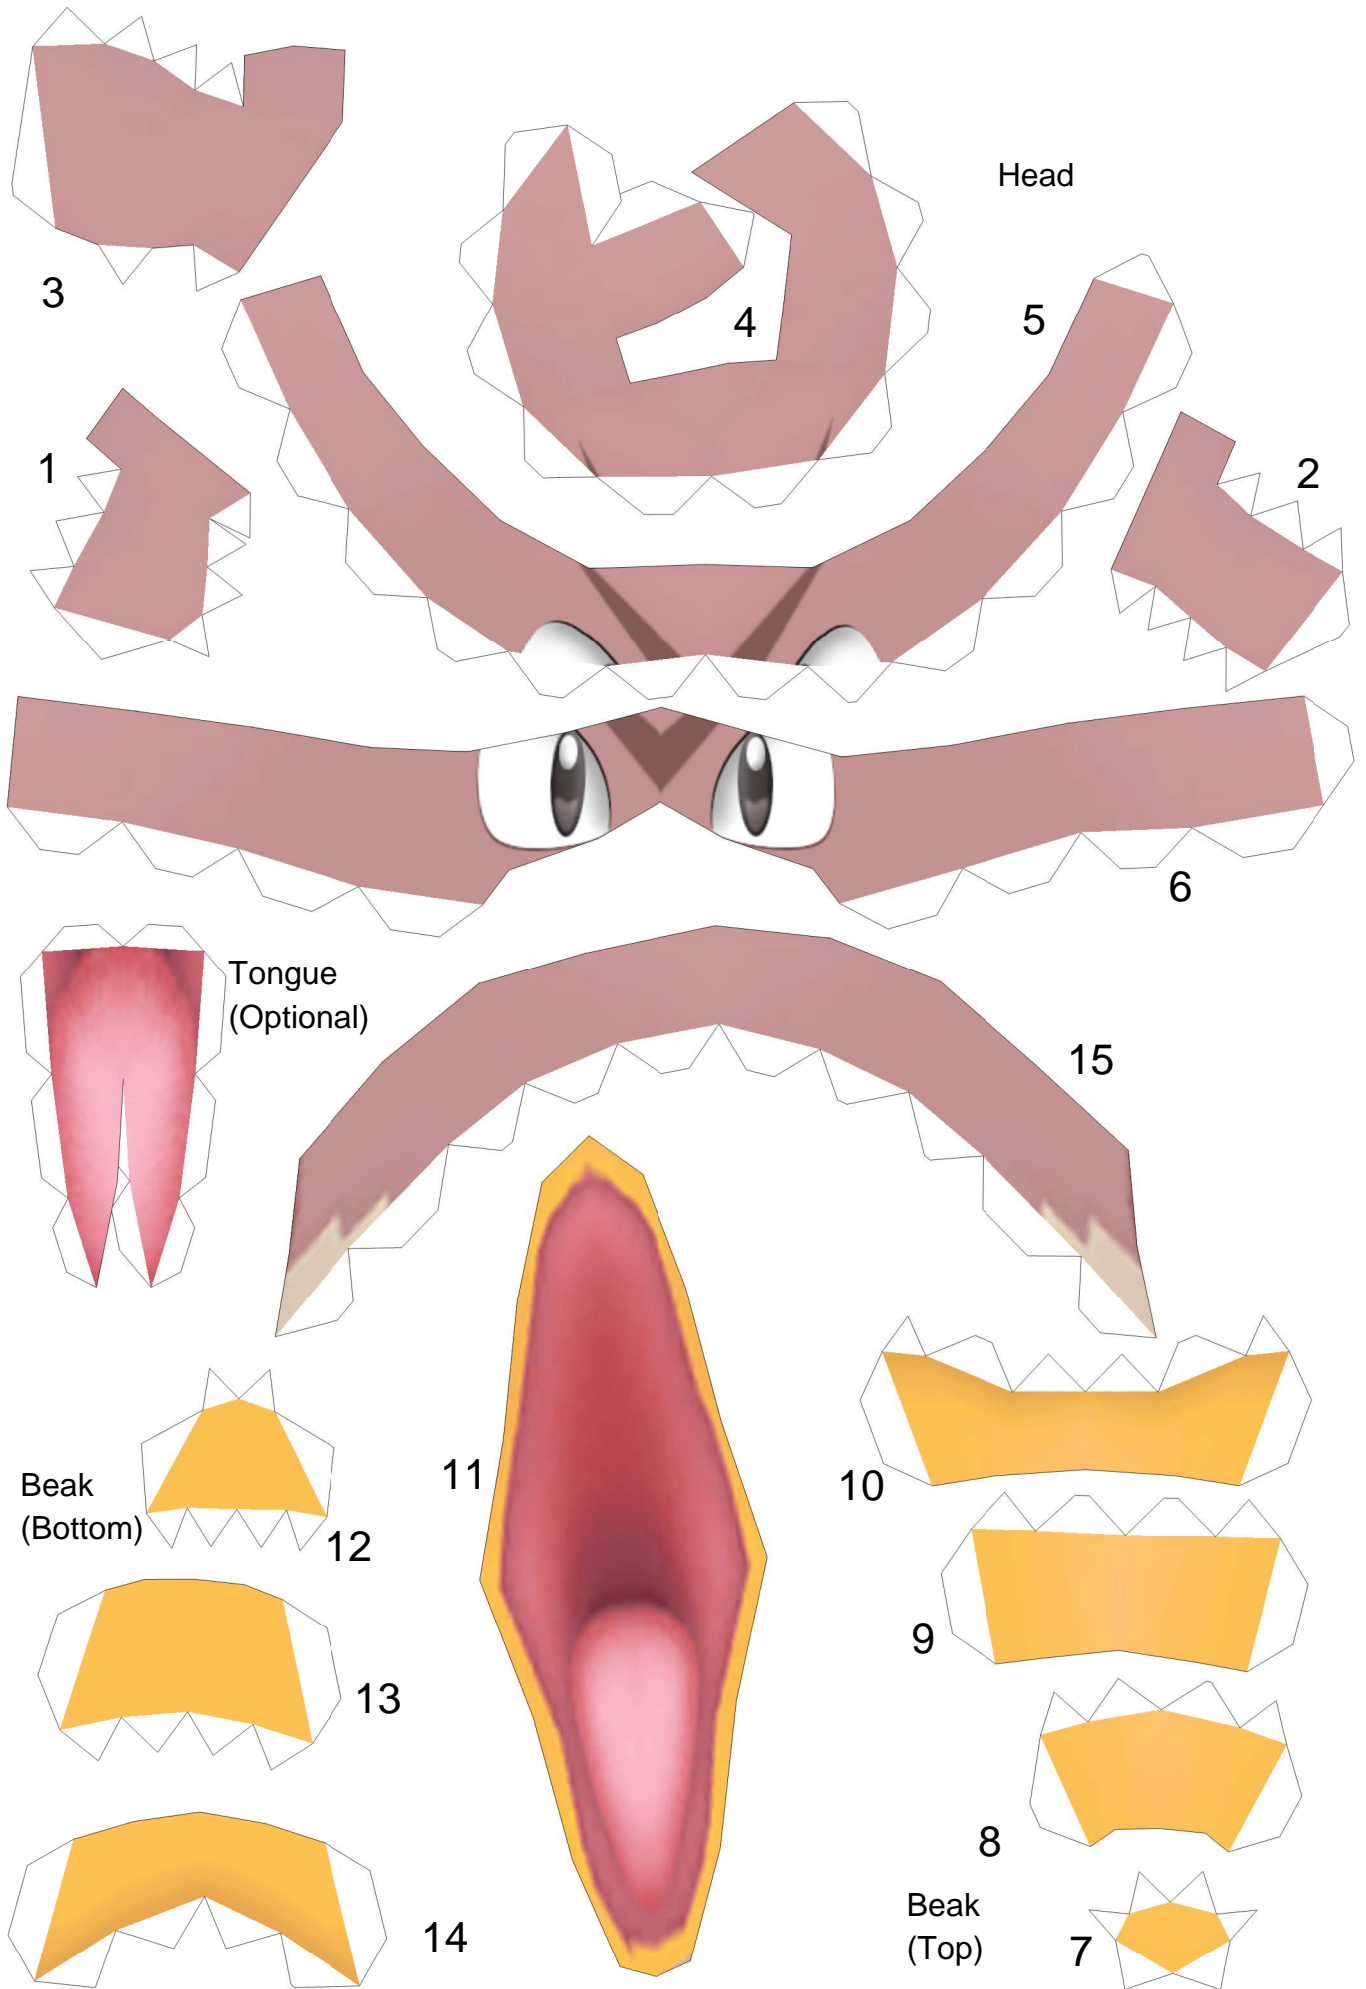

# Farfetch'd

by Brandon

Build by Skeleman

**Paper Pokés**  
*www.pokemonpapercraft.net*

16

17

18

Body

19

Tail

21

20

Right Wing

Left Foot

41

40

39

38

37

36

44

48

45

49