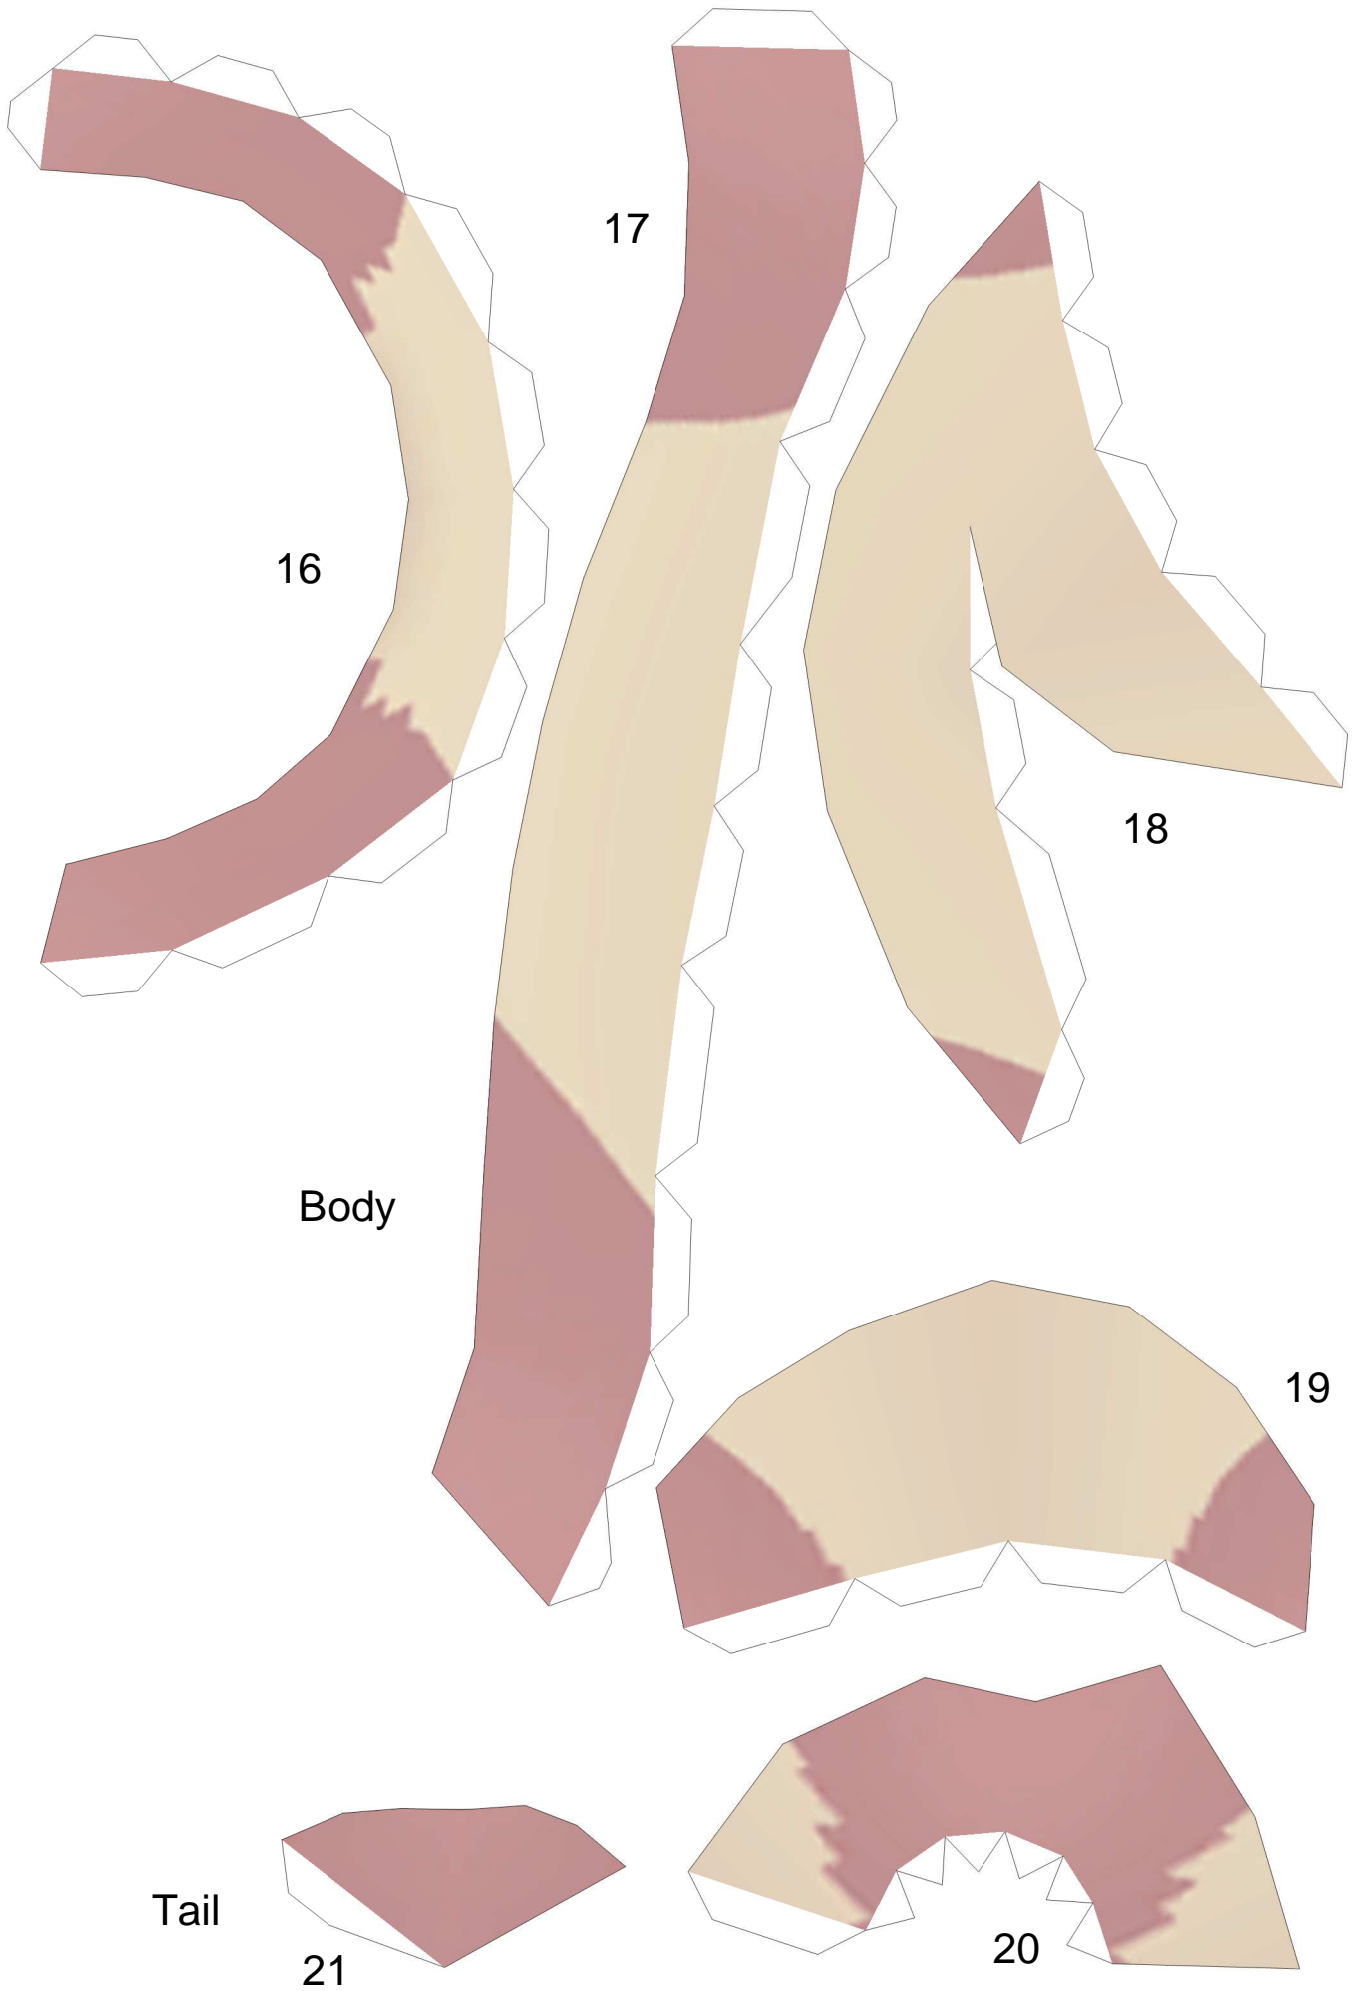

# Farfetch'd

by Brandon

Build by Skeleman

**Paper Pokés**  
*www.pokemonpapercraft.net*

16

17

18

Body

19

Tail

21

20

Right Wing

Left Foot

41

40

39

38

37

36

44

48

45

49

46

50

Right Foot

47

51